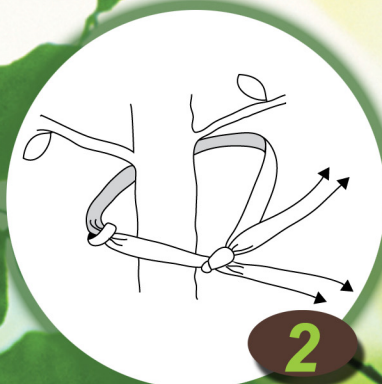

**General Purpose
Garden-Tie™**

**Stronger Support.
Easier to Install.**

The **Original Treestrap®** is the better looking choice of today's professional landscaper and general maintenance contractor. Our General Purpose Garden-tie™ is engineered to be strong, durable and versatile. Customized Treestrap®? Yes! Tell us your needs.

- Extra Strong, yet gentle on plant materials
- Lightweight, compact, easy to install
- Many uses, for many landscape maintenance needs
- Simple—much easier to install

#1185CLS (green)

GTIN 12: 656594718502

Width ..... 3/4 inch

Length ..... 85 yds (255 ft)

Approx. Break ..... 900 lbs nominal

Weight ..... 3 lbs/spool

Material ..... Polypropylene (non-stretch)

Packaging ..... Individually shrink wrapped

12 spools/case

Case Size ..... 20" x 13" x 14 5/16"

Case Weight ..... 43 lbs

1

2

3

Installation Suggestion