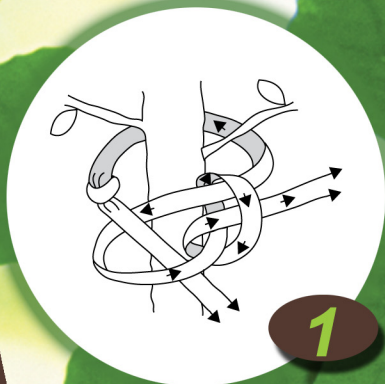

**General Purpose
Garden-Tie™**

**Stronger Support.
Easier to Install.**

The **Original Treestrap®** is the better looking choice of today's professional landscaper and general maintenance contractor. Our General Purpose Garden-tie™ is engineered to be strong, durable and versatile. Customized Treestrap®? Yes! Tell us your needs.

- Extra Strong, yet gentle on plant materials
- Lightweight, compact, easy to install
- Many uses, for many landscape maintenance needs
- Simple—much easier to install

#1185CLS (green)

GTIN 12: 656594718502

Width ..... 3/4 inch

Length ..... 85 yds (255 ft)

Approx. Break ..... 900 lbs nominal

Weight ..... 3 lbs/spool

Material ..... Polypropylene (non-stretch)

Packaging ..... Individually shrink wrapped

12 spools/case

Case Size ..... 20" x 13" x 14 5/16"

Case Weight ..... 43 lbs

1

2

3

Installation Suggestion